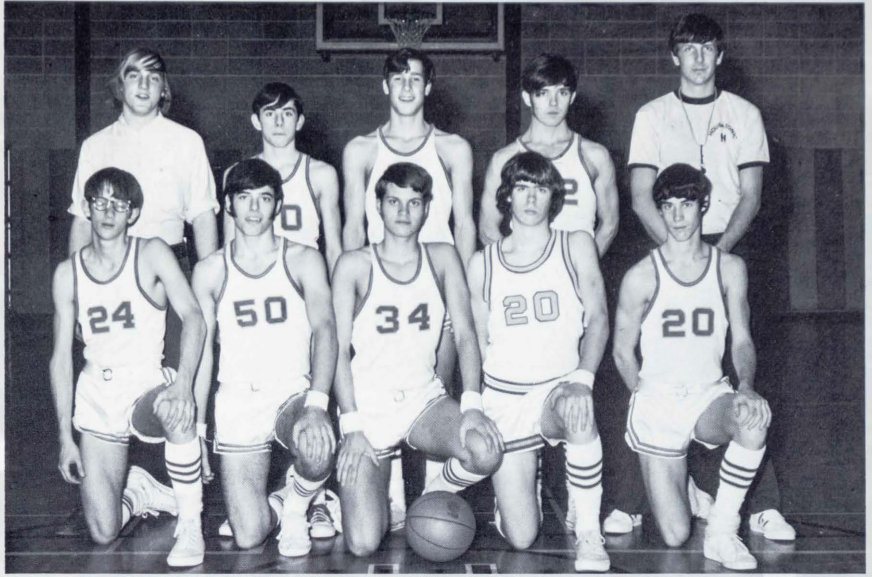

Front Row: Gary Davis, Larry Tyler, Greg Carlson, Joe Stanton, Joe Kenny. Back Row:

Mgr. Chris Blake, Tim Riley, Perry Gasperini, Randy Chapell, Coach Bob Gutzman.